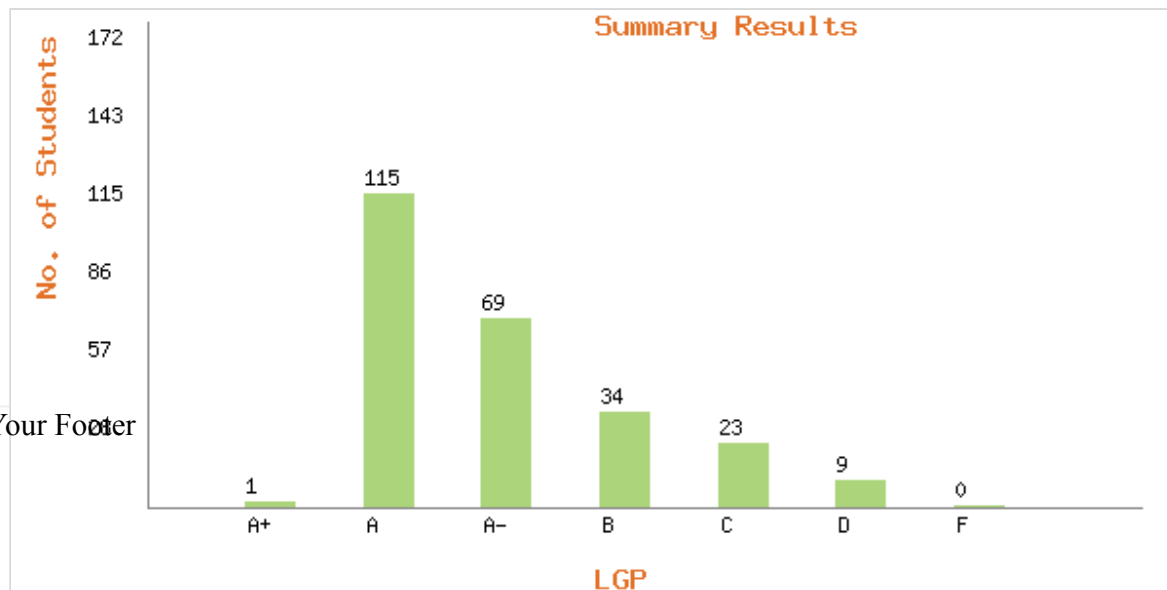

Business Studies

2017-18

XI CLASS

ESTD: 1960

কুমিল্লা সরকারি মহিলা কলেজ

Email: cgwc_1960@yahoo.com, Phone: 08165853

1ST YEAR (HALF YEAR)-2018

Top Sheet

Total Passed **41**

Total Failed 113

Total Student 154

Sl No	Course ID	Course Name	Full Marks	Pass Marks	A+	A	A-	B	C	D	F
1	BAN-101	BANGLA 1ST PAPER	100	33			5	24	53	41	31
2	ENG-107	ENGLISH 1ST PAPER	100	33				20	41	39	54
3	ICT-275	ICT 1ST YEAR	100	33				17	78	32	27
4	ACT-253	ACCOUNTING 1ST PAPER	100	33			7	16	29	26	76
5	FIN-292	FINANCE BANKING & BIMA 1ST PAPER	100	33	12	8	7	14	33	29	51
6	BPP-277	BUSINESS ORGANIZATION & MANAGEMENT 1ST PAPER	100	33		2	14	24	35	20	59
7	STA-129	STATISTICS 1ST PAPER	100	33		2	2	1	2	1	2
8	ECO-109	ECONOMICS 1ST PAPER		0							30
11	HOS-273	HOME SCIENCE 1ST PAPER		0							114

Warning: mysql_select_db() expects parameter 2 to be resource, null given in /home/cgwcgov/public_html/xi1718/pages/barchart/create.php on line 2

Your Footer